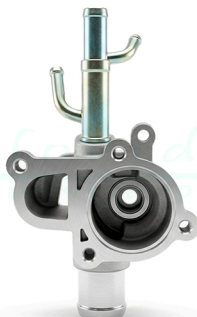

CARCAZA (BASE) TERMOSTATO METALICA

Chevrolet Sonic / Tracker / Cruze

Marca: WHAO ~~\$ 88.501~~
\$ 83.492

96884103-GP

CARCAZA (BASE) TERMOSTATO PLASTICA

Chevrolet Sonic / Tracker / Cruze

Marca: GENERAL P ~~\$ 50.743~~
\$ 47.871

25620-26870-WHA

CARCAZA (BASE) TERMOSTATO

Hyundai Vision 1.6

Marca: WHAO ~~\$ 34.673~~
\$ 32.711

25620-26100

CARCAZA (BASE) TERMOSTATO

Hyundai Vision / Getz / Xcite / Sephia

Marca: GENUINO ~~\$ 95.113~~
\$ 89.730